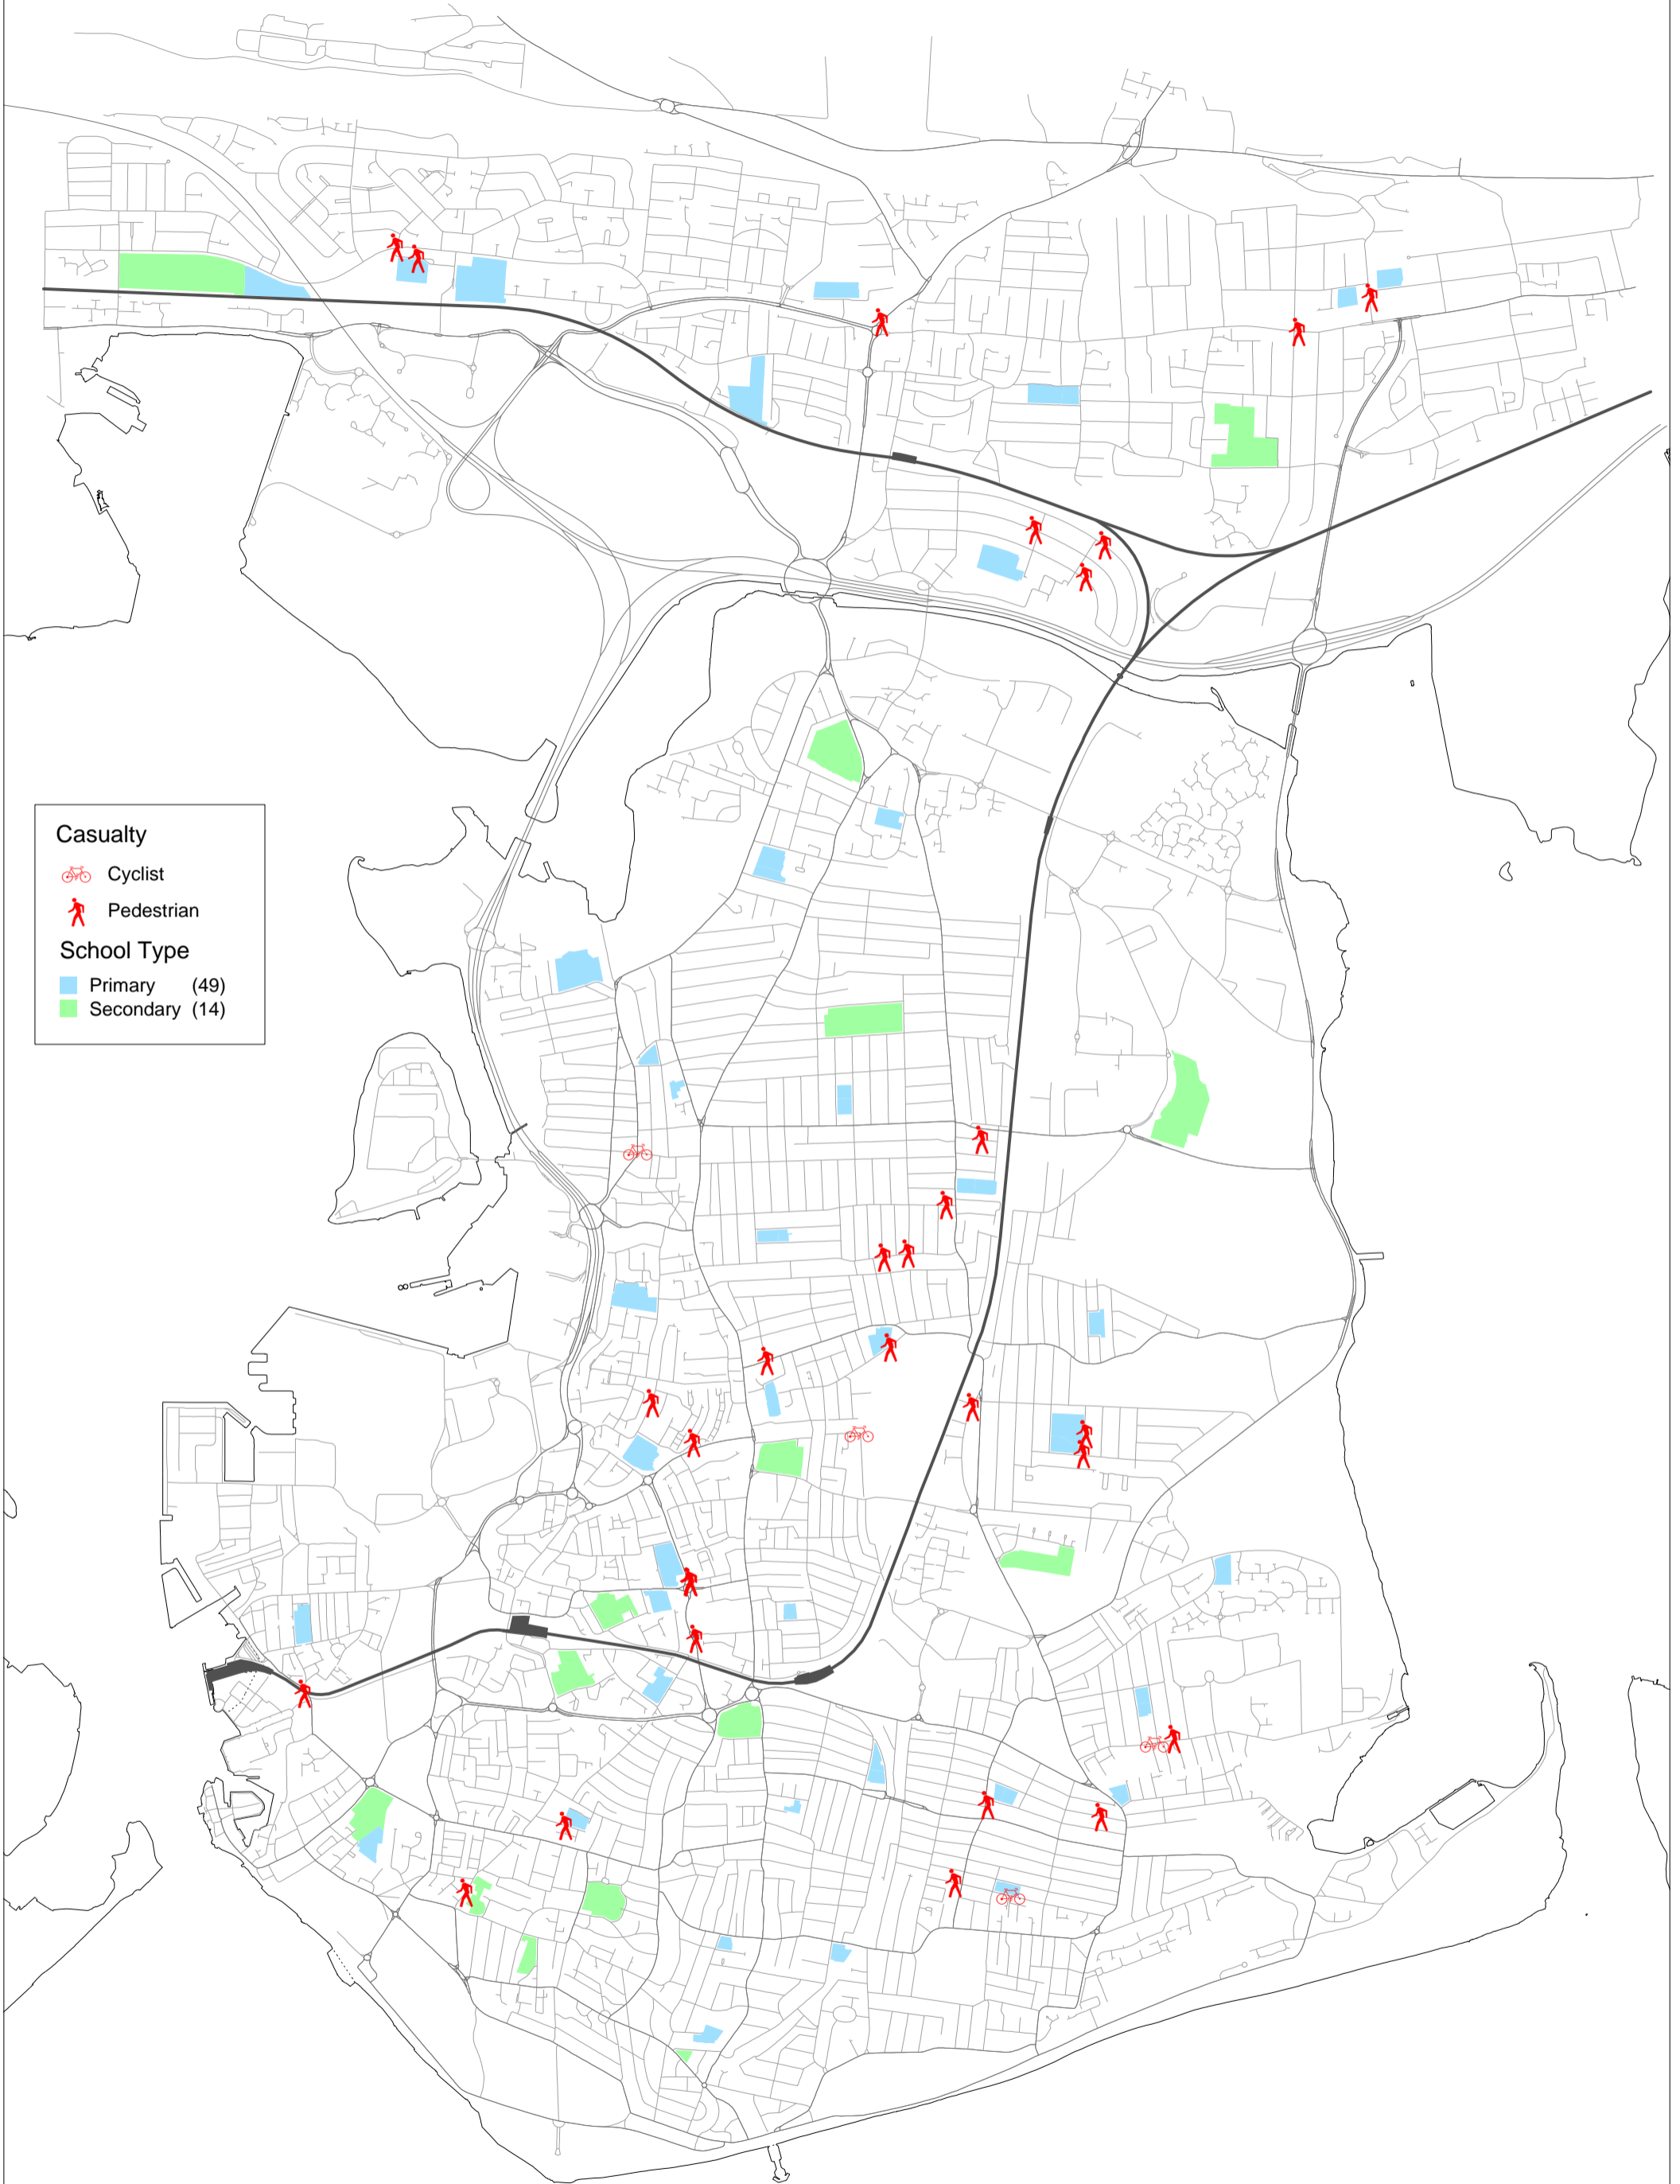

PORTSMOUTH CHILD (KS1-2) PEDESTRIAN CASUALTY LOCATIONS DURING SCHOOL TIMES 2009-13

Casualty

- Cyclist
- Pedestrian

School Type

- Primary (49)
- Secondary (14)